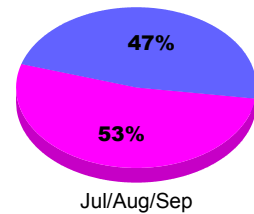

Membership Results
2010-2011

Membership
2009-2010

Month	Net Memb Goal	Actual New Memb	Actual Dropped Memb	Gain/Loss of Memb	Gain/Loss of Memb
Jul/Aug/Sep	0	8	-10	-2	-8
Totals	0	8	-10	-2	-8

Membership Results 2010-2011

Goal, New, Dropped, Gain/Loss

Comparison of Membership Gain/Loss

Current Year Compared to the Previous Year

Gender Comparison 2010-2011

Jul/Aug/Sep

■ Male ■ Female

2010-2011 GMT Reports for District (or Undistricted) District 117 B CYPRUS

GMT: **Federico STEINHAUS**

Location: **CYPRUS**

GMT CA: **4**

CLUBS

Club Results
2010-2011

Clubs
2009-2010

Month	New Club Goal	Actual New Clubs	Actual Dropped Clubs	Gain/Loss of Clubs	Gain/Loss of Clubs
Jul/Aug/Sep	0	0	-1	-1	0
Totals	0	0	-1	-1	0