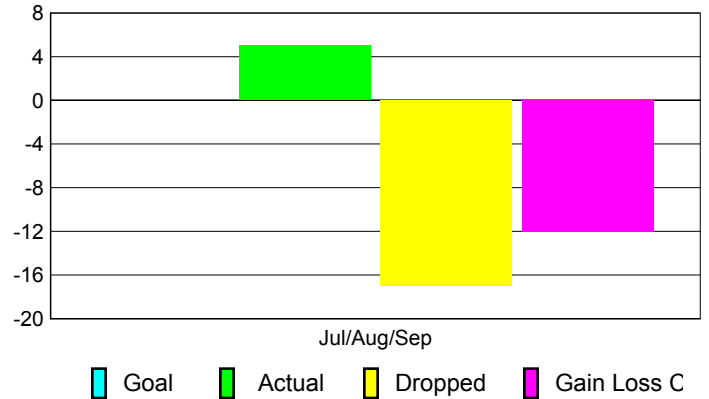

Membership Results 2010-2011

Goal, New, Dropped, Gain/Loss