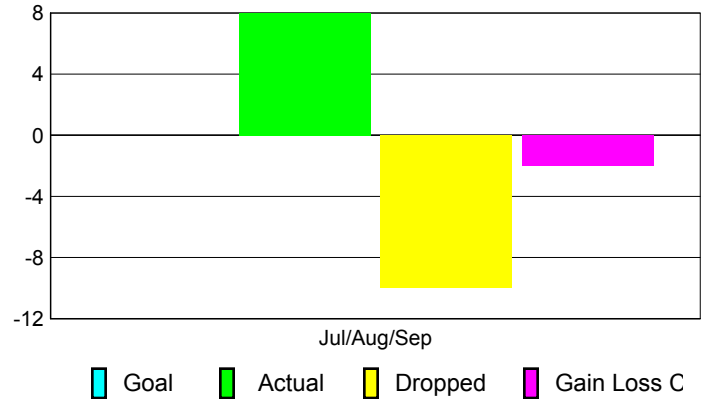

Membership Results 2010-2011

Goal, New, Dropped, Gain/Loss

Comparison of Membership Gain/Loss

Current Year Compared to the Previous Year